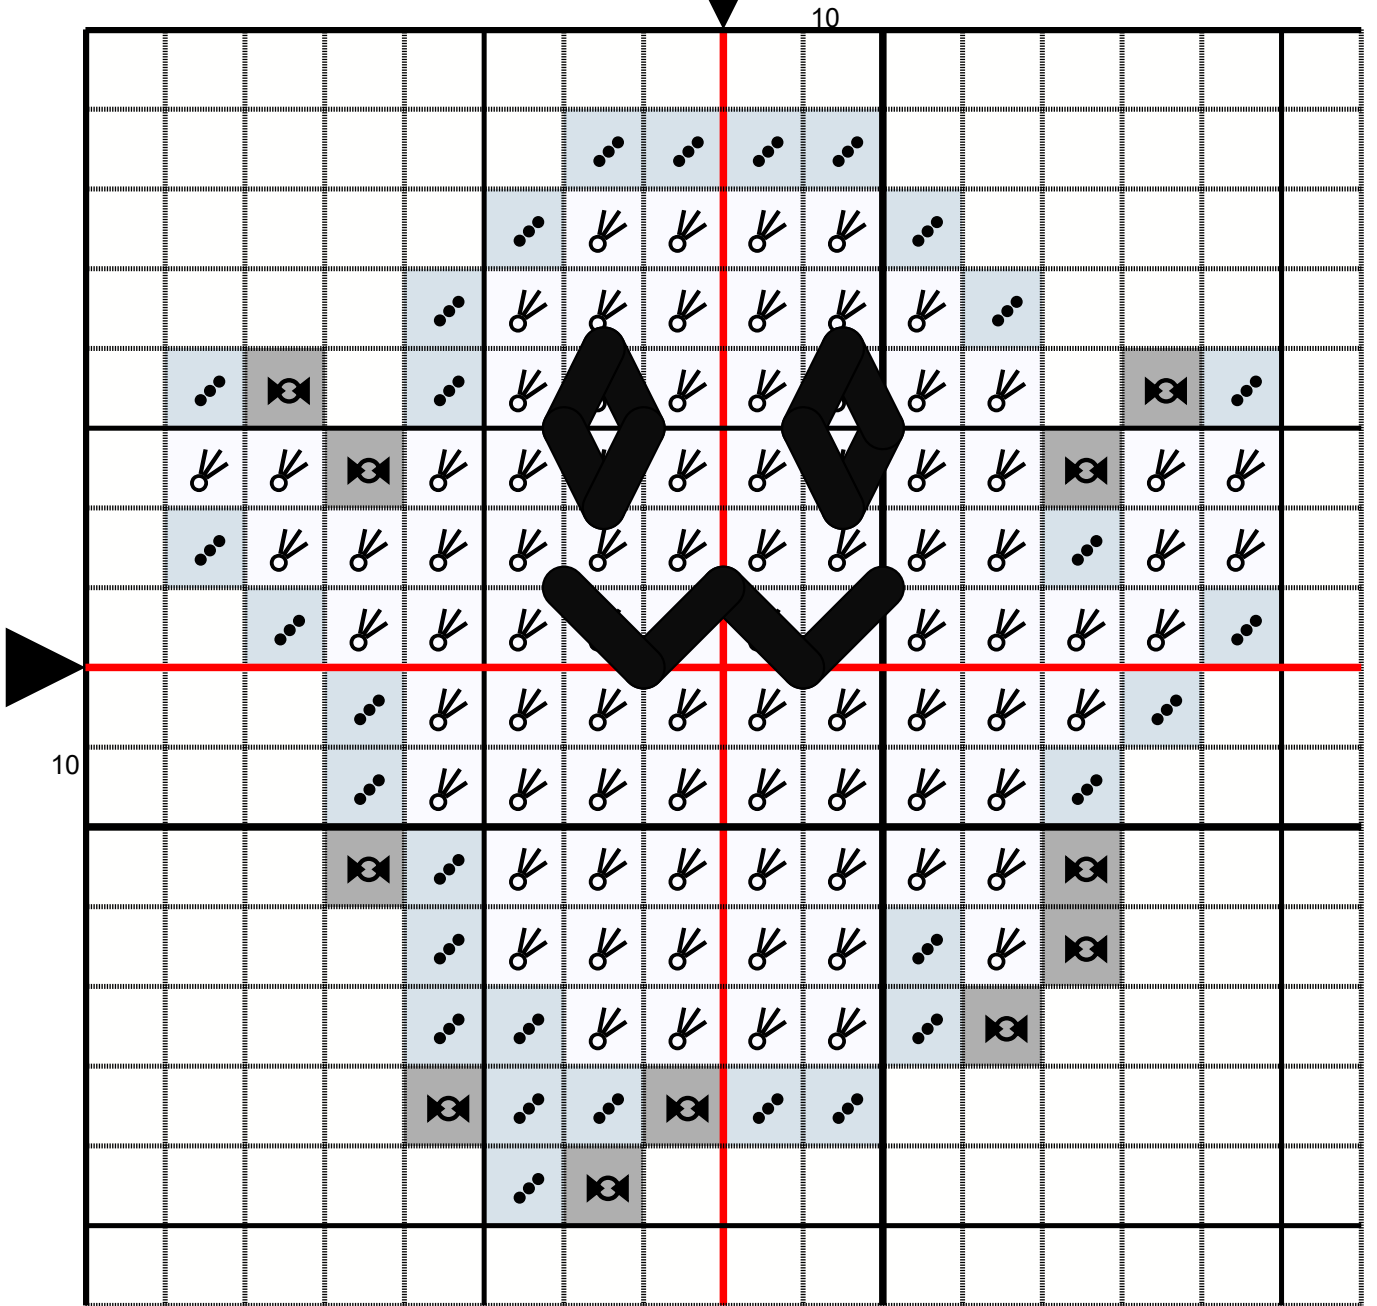

Happy Halloween Ghost - <https://gardenglitch.com>

Happy Halloween Ghost - <https://gardenglitch.com>

- 👻 DMC B5200
- DMC 3753
- 🐟 DMC 03
- DMC 310

Happy Halloween Ghost - <https://gardenglitch.com>

 DMC B5200

 DMC 3753

 DMC 03

DMC 310

Happy Halloween Ghost - <https://gardenglitch.com>

14 ct 14x14 Stitches (2.5 x 2.5 cm) (1.0 x 1.0 in.) 16 ct 14x14 Stitches (2.2 x 2.2 cm) (0.9 x 0.9 in.) 18 ct 14x14 Stitches (2.0 x 2.0 cm) (0.8 x 0.8 in.) 32 ct 14x14 Stitches (1.1 x 1.1 cm) (0.4 x 0.4 in.)				
	Number	Stitches		
	DMC B5200			86
	DMC 3753			30
	DMC 03			11
		Backstitch Key		
No.	Str	Description		Stitches
DMC 310	2	Black		12