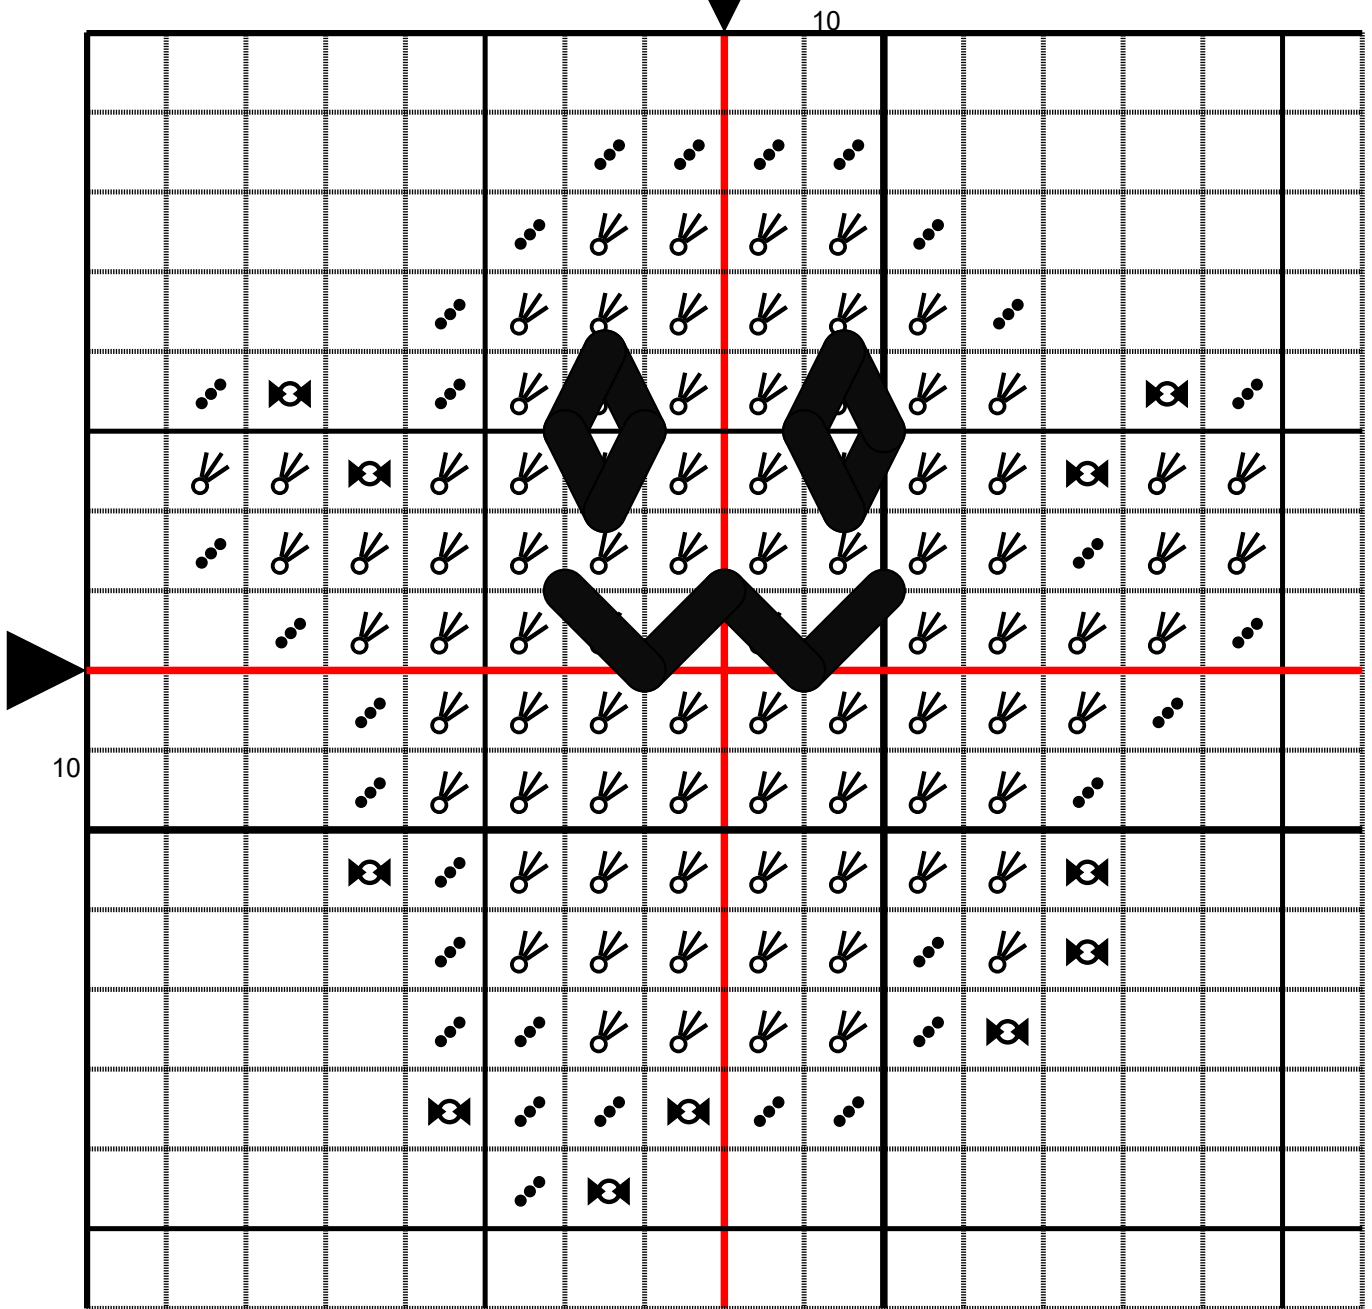

Happy Halloween Ghost - <https://gardenglitch.com>

Happy Halloween Ghost - <https://gardenglitch.com>

- 👻 DMC B5200
- DMC 3753
- 🐟 DMC 03
- DMC 310

Happy Halloween Ghost - <https://gardenglitch.com>

 DMC B5200

 DMC 3753

 DMC 03

DMC 310

Happy Halloween Ghost - <https://gardenglitch.com>

14 ct 14x14 Stitches (2.5 x 2.5 cm) (1.0 x 1.0 in.) 16 ct 14x14 Stitches (2.2 x 2.2 cm) (0.9 x 0.9 in.) 18 ct 14x14 Stitches (2.0 x 2.0 cm) (0.8 x 0.8 in.) 32 ct 14x14 Stitches (1.1 x 1.1 cm) (0.4 x 0.4 in.)				
	Number	Stitches		
	DMC B5200			86
	DMC 3753			30
	DMC 03			11
		Backstitch Key		
No.	Str	Description		Stitches
DMC 310	2	Black		12